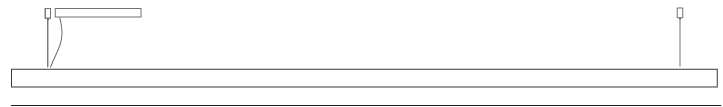

PROJECT
TYPE
SPECIFIER
QUANTITY
DATE

LED60 SUSPENSION

D71019-

base number
Color   Finish
Temperature   Options

1. To build a product code in our configurator select the specify button on the base model # product page
2. To build a manual product code on this datasheet choose from the options listed below in blue font and add the suffix to the base model #

GENERAL

Series: Woodlin
Subseries: LED60
Brand: Tunto
Division: Design
Mounting Type: Suspension
Mounting Location: Ceiling
Subcategory: Profile

PHYSICAL

Shape: Rectangle
Length (mm): 2000
Length (in): 78 ¾
Width (mm): 60
Width (in): 2 ⅜
Height (mm): 60
Height (in): 2 ⅜
Max. Overall Height (mm): 2060
Max. Overall Height (in): 81 ⅞
Light Distribution: Direct
Diffuser: Opal
Fixture Finish: [WAL / ASH / OAK / BLK / WHI](#)
Fixture Material: Wood
Cable Details: 2000mm / 78 ¾"

ELECTRICAL

Lamp Type: LED
Input Wattage (W): 90
Total Output Wattage (W): 75.9
Dimming: Tri-Mode (Non-Dimming and Phase Dimming (120Vac only) and 0-10V Dimming)
Driver Included: Yes
Driver Location: Integrated
Driver Type: Constant Current - Universal
Driver Class: Class 2
Input Voltage (V): 120 - 277
Constant Current (MA): 700

LED

Color Temperature (°K): [2700 / 3000 / 4000](#)
Max. Delivered Lumen (lm): 6550
CRI: >93 CRI
Lamp Life (hrs): 50000

OPTICAL

RATINGS AND CERTIFICATIONS

Certified By: Certified for North American Standards
IP rating: IP20

2000mm 78 ¾"

60mm 2 ⅜"

Direct